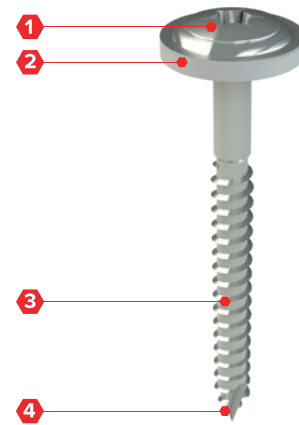

## APPLICATION

SS A2 304

Other Screws

Wood

## SPECIFICATION

- 1 Head style Torx 20
- 2 Neoprene bond washer
- 3 Wood tread
- 4 Sharp drilling point for wood