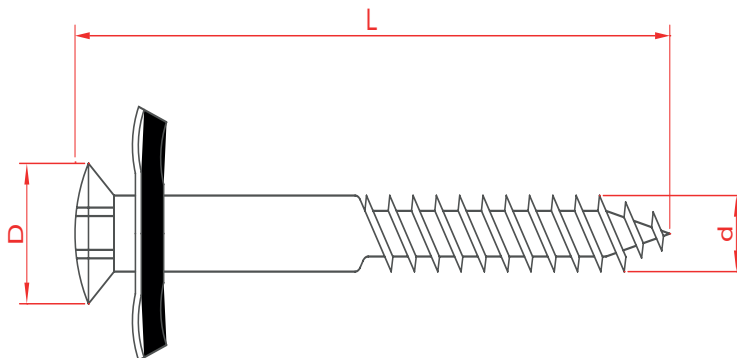

SPRENGLER SCREWS

APPLICATION

SS A2 304

Other Screws

Wood

SPECIFICATION

1. 1 Head style Torx 20
2. 2 Neoprene bond washer
3. 3 Wood tread
4. 4 Sharp drilling point for wood

SECTION

OTHER SCREWS - WOOD - SS A2 304