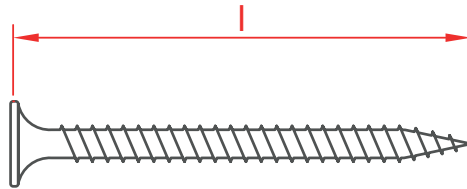

DRYWALL SCREWS

APPLICATION

Phosphated

Other Screws

Wood / Steel ≤ 17 Ga

SECTION

ORDER INFORMATION

Product	Description	Size	Article code
Drywall screw	Phosphated	#6 x 7/8"	25050035025
Drywall screw	Phosphated, coarse thread	#8 x 1 3/8"	25050039035
Drywall screw	Phosphated, coarse thread	#8 x 1 3/4"	25050039045