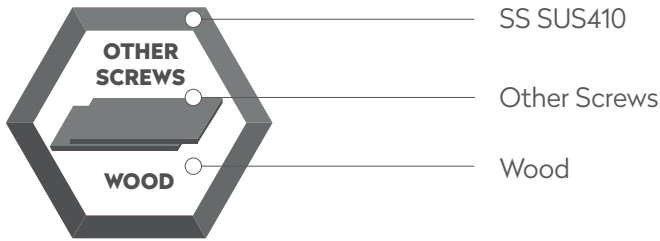

# DECK SCREWS

## APPLICATION

## SPECIFICATION

- 1 Head style Torx 25
- 2 Wireless zone
- 3 Milling ribs
- 4 Wood tread
- 5 Drilling point type 17

## ORDER INFORMATION

Product	Description	Size	Packaging	Article code
Deck screw	SUS410, type 17, T-20	4,5 x 30 mm	200 pcs/box	25031745030
Deck screw	SUS410, type 17, T-20	4,5 x 40 mm	200 pcs/box	25031745040
Deck screw	SUS410, type 17, T-25	5,0 x 50 mm	200 pcs/box	25031750050
Deck screw	SUS410, type 17, T-25	5,0 x 60 mm	200 pcs/box	25031750060
Deck screw	SUS410, type 17, T-25	5,0 x 70 mm	200 pcs/box	25031750070
Deck screw	SUS410, type 17, T-25	5,0 x 80 mm	200 pcs/box	25031750080
Deck screw	SUS410, type 17, T-25	5,0 x 90 mm	200 pcs/box	25031750090
Deck screw	SUS410, type 17, T-25	5,0 x 100 mm	200 pcs/box	25031750100
Deck screw	SUS410, type 17, T-25	5,0 x 120 mm	200 pcs/box	25031750120