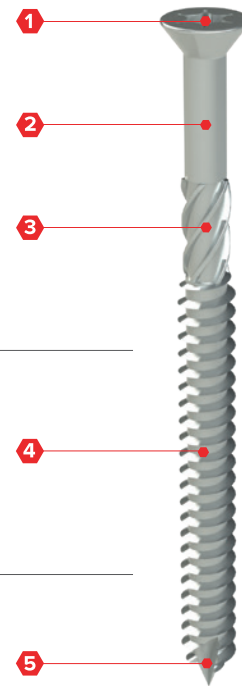

SECTION

OTHER SCREWS - WOOD - SS SUS410