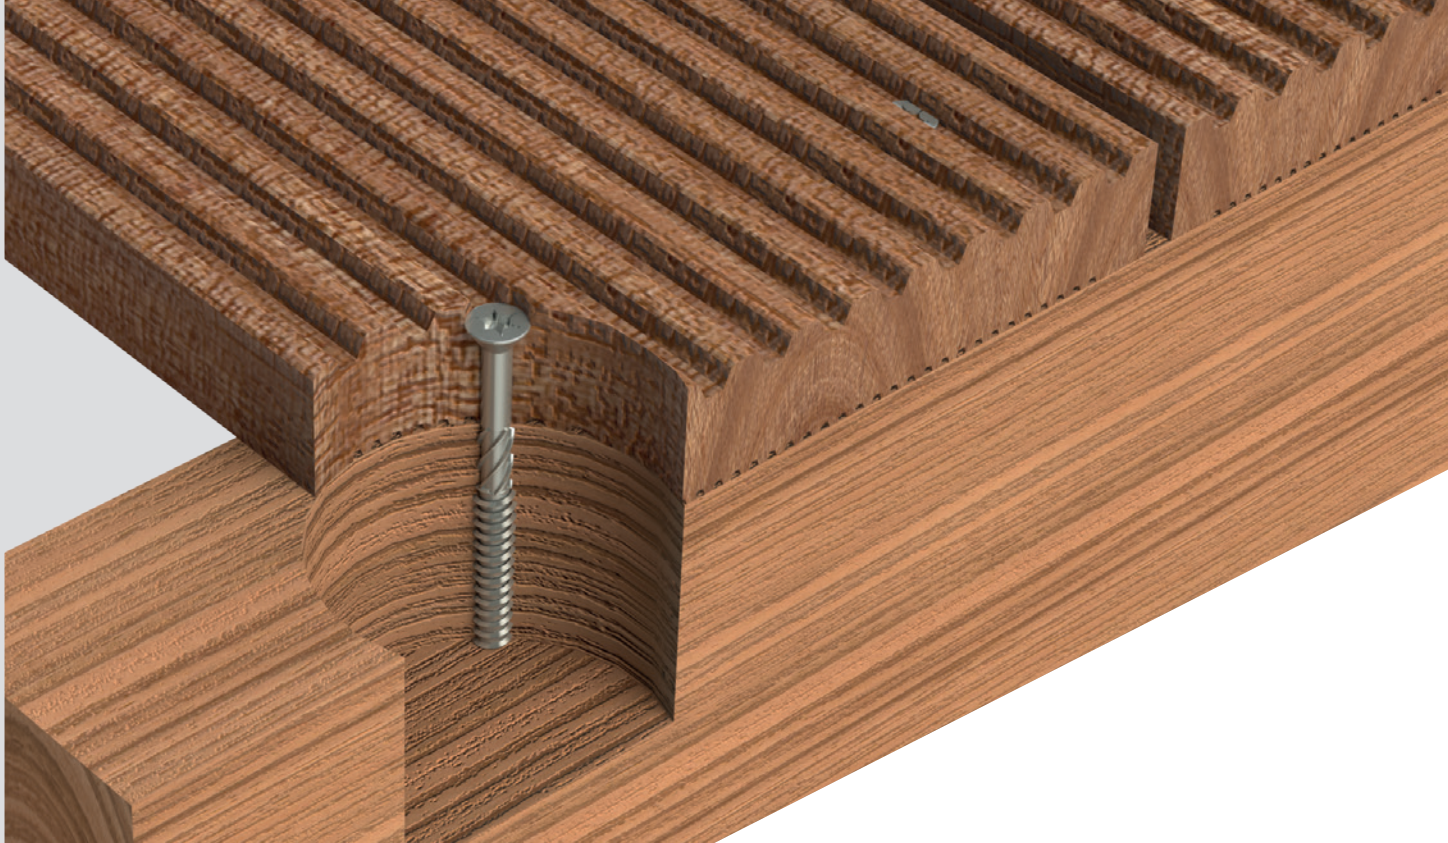

OTHER SCREWS - WOOD - SS SUS410

ORDER INFORMATION

Product	Description	Size	Packaging	Article code
Deck screw	SUS410, type 17, T-20	4,5 x 30 mm	200 pcs/box	25031745030
Deck screw	SUS410, type 17, T-20	4,5 x 40 mm	200 pcs/box	25031745040
Deck screw	SUS410, type 17, T-25	5,0 x 50 mm	200 pcs/box	25031750050
Deck screw	SUS410, type 17, T-25	5,0 x 60 mm	200 pcs/box	25031750060
Deck screw	SUS410, type 17, T-25	5,0 x 70 mm	200 pcs/box	25031750070
Deck screw	SUS410, type 17, T-25	5,0 x 80 mm	200 pcs/box	25031750080
Deck screw	SUS410, type 17, T-25	5,0 x 90 mm	200 pcs/box	25031750090
Deck screw	SUS410, type 17, T-25	5,0 x 100 mm	200 pcs/box	25031750100
Deck screw	SUS410, type 17, T-25	5,0 x 120 mm	200 pcs/box	25031750120

CERTIFICATES

European
Technical Approval
ETA 17/0321

QUALITY
CONFIRMED