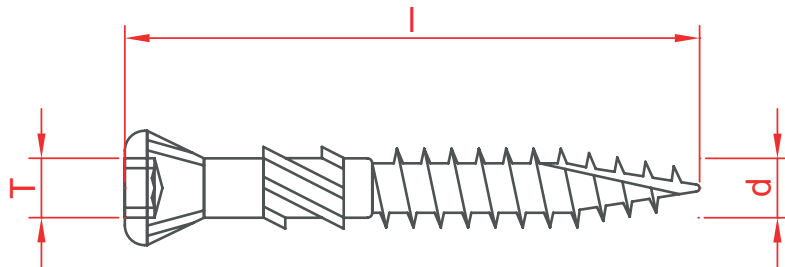

SECTION

OTHER SCREWS - WOOD - SS SUS410