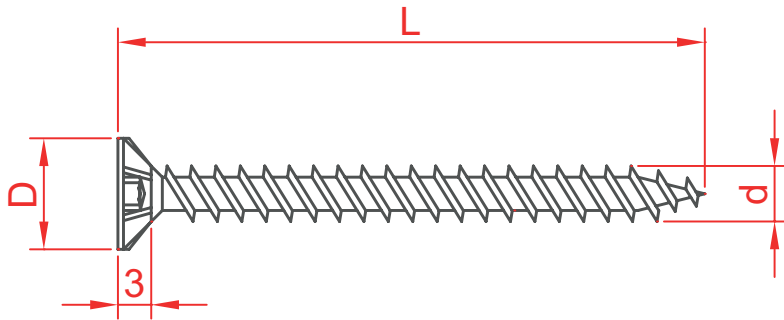

## APPLICATION

SS A2 304

Other Screws

Wood

## SECTION

## ORDER INFORMATION

Product	Description	Size	Packaging	Article code
Wood screw	SS, type A	#8 x 1 1/8"(PK)	200 pcs/box	25020040030
Wood screw	SS, type A	#8 x 1 1/2"	200 pcs/box	25020040040
Wood screw	SS, type A	#8 x 1 7/8"	200 pcs/box	25020040050
Wood screw	SS, type A	#8 x 2 1/4"	200 pcs/box	25020040060
Wood screw	SS, type A	#9 x 1 3/4"	200 pcs/box	25020045045
Wood screw	SS, type A	#10 x 3 7/8"	100 pcs/box	25020050100
Wood screw	SS, type A	#10 x 4 5/8"	100 pcs/box	25020050120
Wood screw	SS, type A	#10 x 1 1/2"	200 pcs/box	25020050040
Wood screw	SS, type A	#10 x 1 7/8"	200 pcs/box	25020050050
Wood screw	SS, type A	#10 x 2 1/4"	100 pcs/box	25020050060
Wood screw	SS, type A	#10 x 2 3/4"	100 pcs/box	25020050070
Wood screw	SS, type A	#10 x 3 1/8"	100 pcs/box	25020050080
Wood screw	SS, type A	#10 x 3 1/2"	100 pcs/box	25020050090