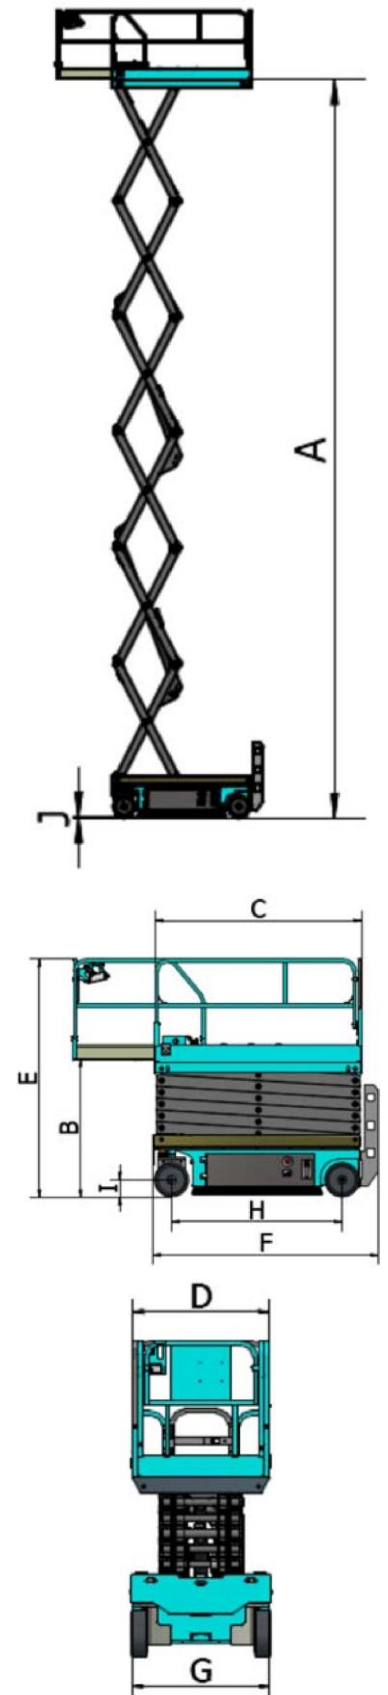

SWSL1412DC

Electric Driven Scissor Scissor-type Aerial Work Platform

SUNWARD

Dimension

Working height*		14m
A	Platform height maximum	12m
B	Platform height (stowed)	1.49m
C	Platform length	2.27m
	Slide-out platform extension deck	0.9m
D	Platform width	1.15m
E	Stowed height (rails up)	2.63m
	Stowed height (rails down)	2.09m
F	Overall length	2.47m
G	Overall width	1.17m
H	Wheelbase	1.87m
I	Ground clearance (stowed)	0.11m
J	Ground clearance (raised)	0.02m

Performance

Lift capacity	320kg
Lift capacity (extension deck)	113kg
Max. platform pccupancy	2
Drive speed (stowed)	4.0km/h
Drive speed (elevated)	0.8km/h
Turning radius (inside)	0m
Turning radius (outside)	2.2m
Raise / lower speed	55s / 38s
Gradeability**	25%
Max. allowable working angle (lateral / longitudinal)	1.5° / 3°
Controls	Proportional
Wheel driver	DC motor front drive
Multiple disc brakes	Dual front wheel
Tires	381mm×127mm
Battery	4×12V/300Ah
Charger	24V/30A
Weight	2960kg

* Working height is equal to Platform height plus 2m.

** Climbing ability is suitable for driving on slopes; Refer to Operator Manual for slope level.