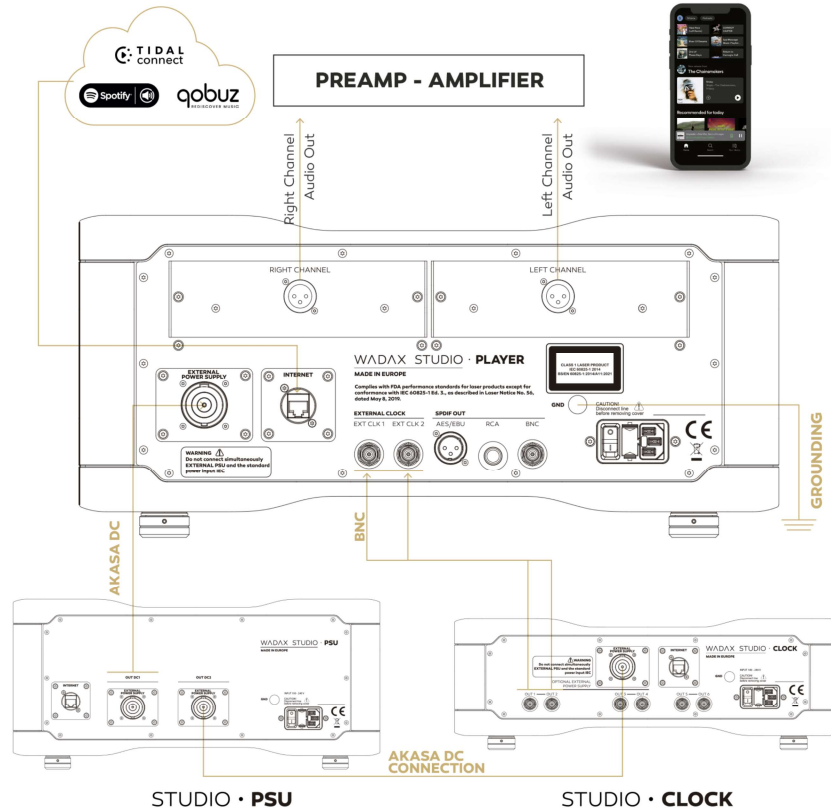

WADAX

SYSTEM CONNECTIONS

STUDIO • **PLAYER**
SKU: PO4FE8008

DIGITAL AUDIO OUTPUTS: 1xRCA SPDIF, 1xBNC SPDIF, 2xXLR AES.

ANALOG OUTPUTS: 1 PAIR OF XLR. 1 AKASA DC INPUT.

CONNECTIONS: 1 AKASA DC SOCKET, 2 BNC INPUT SOCKETS, 1 ETHERNET SOCKET.

DIMENSIONS: 48cm (W) x 35cm (D) x 20.4cm (H) . SHIPPING 80cm (W) X 50cm (D) X 58.5cm (H)

WEIGHT: 32 KG NET (70 LBS) / 55KG (121 LBS) INCLUDING PACKAGING.

STUDIO • **CLOCK**
SKU: PO4FE8002

CLOCK OUTPUTS: 6 INDEPENDENT AND ISOLATED. 1 AKASA DC INPUT.

DIMENSIONS: 48cm (W) x 43,5cm (D) x 16.2cm (H) . SHIPPING 80cm (W) X 50cm (D) X 58.5cm (H)

WEIGHT: 25 KG NET (55 LBS) / 47KG (103 LBS) INCLUDING PACKAGING.

STUDIO • **PSU**
SKU: PO4FE8003

2 AKASA DC OUTPUTS.

DIMENSIONS: 48cm (W) x 35 cm (D) x 20.4cm (H) . SHIPPING 80cm (W) X 50cm (D) X 58.5cm (H)

WEIGHT: 31 KG NET (68 LBS) / 54KG (119 LBS) INCLUDING PACKAGING

NOTE: THE STUDIO COLLECTION IS COMPATIBLE WITH AKASA DC STANDARD, STUDIO AND REFERENCE CABLES.

NOTE: THE STUDIO PLAYER, CLOCK AND PSU ARE DELIVERED WITHOUT ANY AKASA DC CABLE NOR IEC CABLE.

STUDIO • **PLAYER**
C O L L E C T I O N

REFERENCE
SOUNDS
BRINGING YOU CLOSER